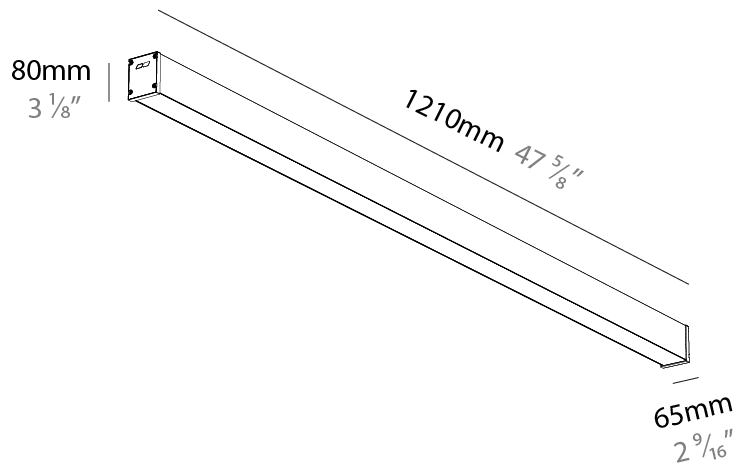

GENERAL

Series: Slider Straight IP54
Partner: Prolicht
Division: Architectural
Installation: Surface
Product Type: Linear Profiles
Mounting Location: Ceiling
Light Distribution: Direct

PHYSICAL

Shape: Rectangle
Length (mm): 1210
Length (in): 47 ⁵/₈
Width (mm): 65
Width (in): 2 ⁹/₁₆
Height (mm): 80
Height (in): 3 ¹/₈
Weight (kg): 1.660

Diffuser: [Diffuser - Opal](#), [Micro-prism](#), [Clear Micro-prism](#), [Glare Control](#), [Wallwasher Right](#), [Wallwasher Left](#), [Wallwash Double Asymmetric](#)

Fixture Finish: [SSR / BKV / CWI / CRY / HAB / UFT / ITA / RUA / FTG / MYG / LOD / PUS / FRO / FUP / KIA / POP / BLS / SPG / MEY / GOH / CHC / COM / ABZ / JAG / OBR / MOS / ROR](#)

Fixture Material: Aluminum Die Cast

ELECTRICAL

Lamp Type: LED (Zhaga Standard)
Input Wattage (W): 26
Total Output Wattage (W): 23.7
Dimming: Non-Dimmable
Driver Included: No
Driver Location: Remote
Driver Type: Constant Current - Universal
Driver Class: Class 2
Input Voltage (V): 120
Constant Current (MA): 300mA
Upon Request: DALI Dimming, MATTER Dimming

LED

Color Temperature (°K): 2700 / 3000 / 3500 / 4000
Max. Delivered Lumen (lm): 2657 - 3694
Nominal Lumen (lm): 4100 - 4280
CRI: >90 CRI
Lamp Life (hrs): 50000

OPTICAL

RATINGS AND CERTIFICATIONS

Certified By: Certified for North American Standards
IP rating: IP54